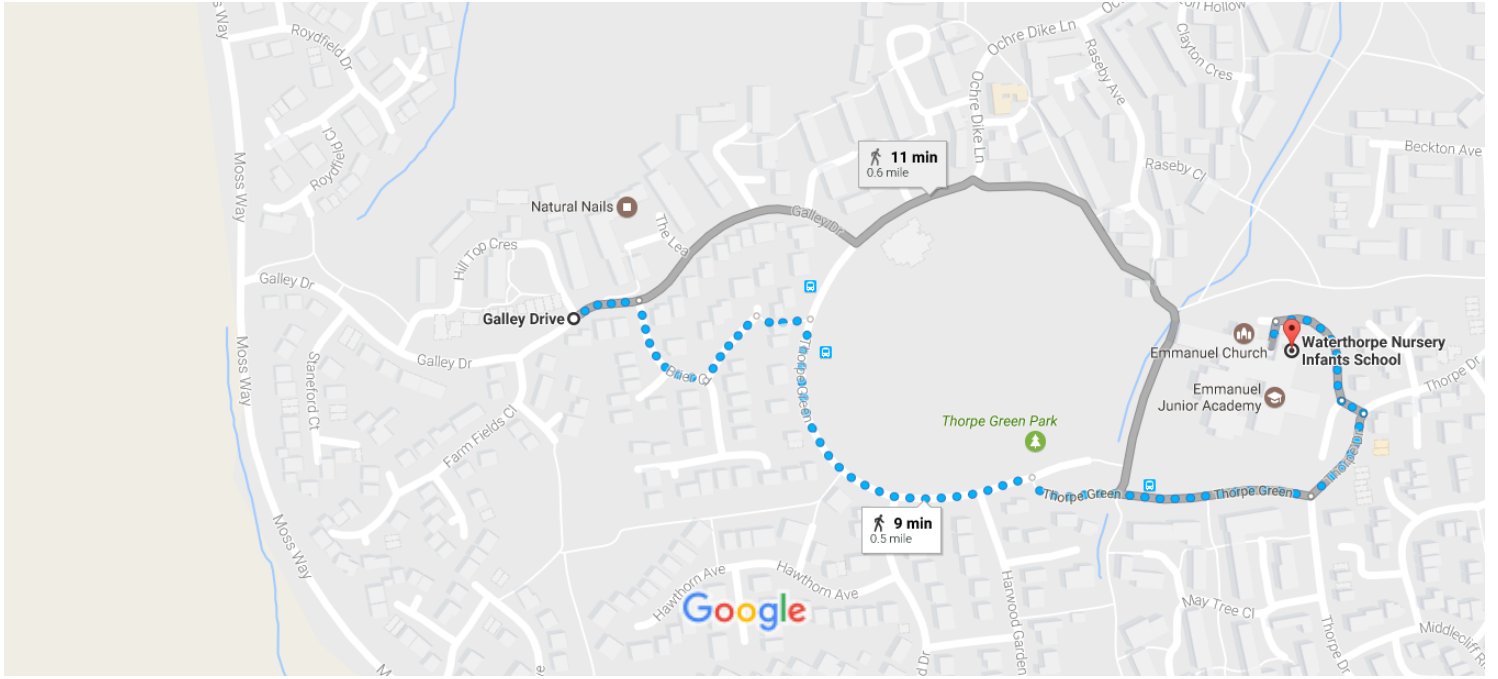

Galley Dr, Waterthorpe, Sheffield S20 7HS to
Waterthorpe Nursery Infants School

Walk 0.5 mile, 9 min

Map data ©2017 Google 50 m

	via Thorpe Green	9 min
		0.5 mile
	via Galley Dr and Thorpe Green	11 min
		0.6 mile