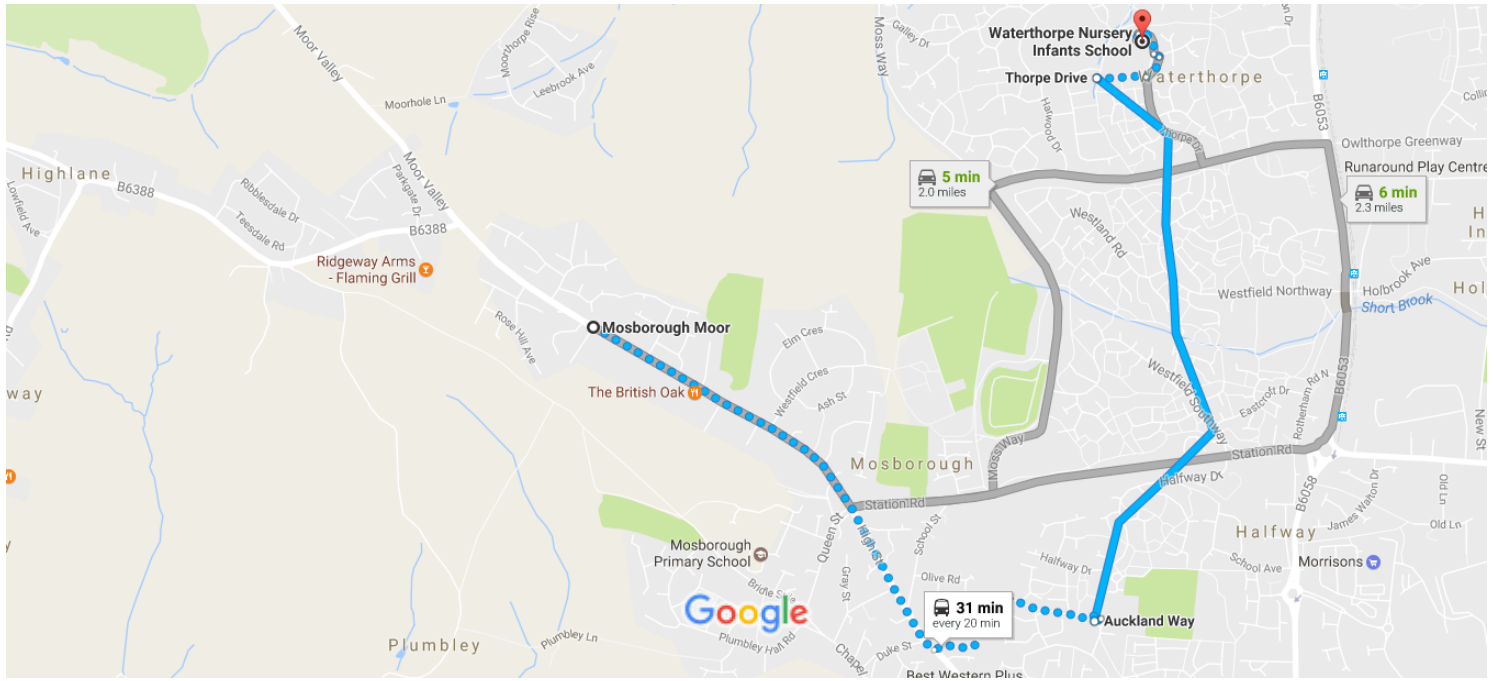

# Mosborough Moor to Waterthorpe Nursery Infants School

7:21 AM - 7:52 AM (31 min)

Map data ©2017 Google 200 m

via A6135 and Moss Way  
Fastest route, the usual traffic

5 min  
2.0 miles

via Station Rd/B6058

6 min  
2.3 miles

7:21 AM–7:52 AM

31 min

7:43 AM from Auckland Way

25 min every 20 min