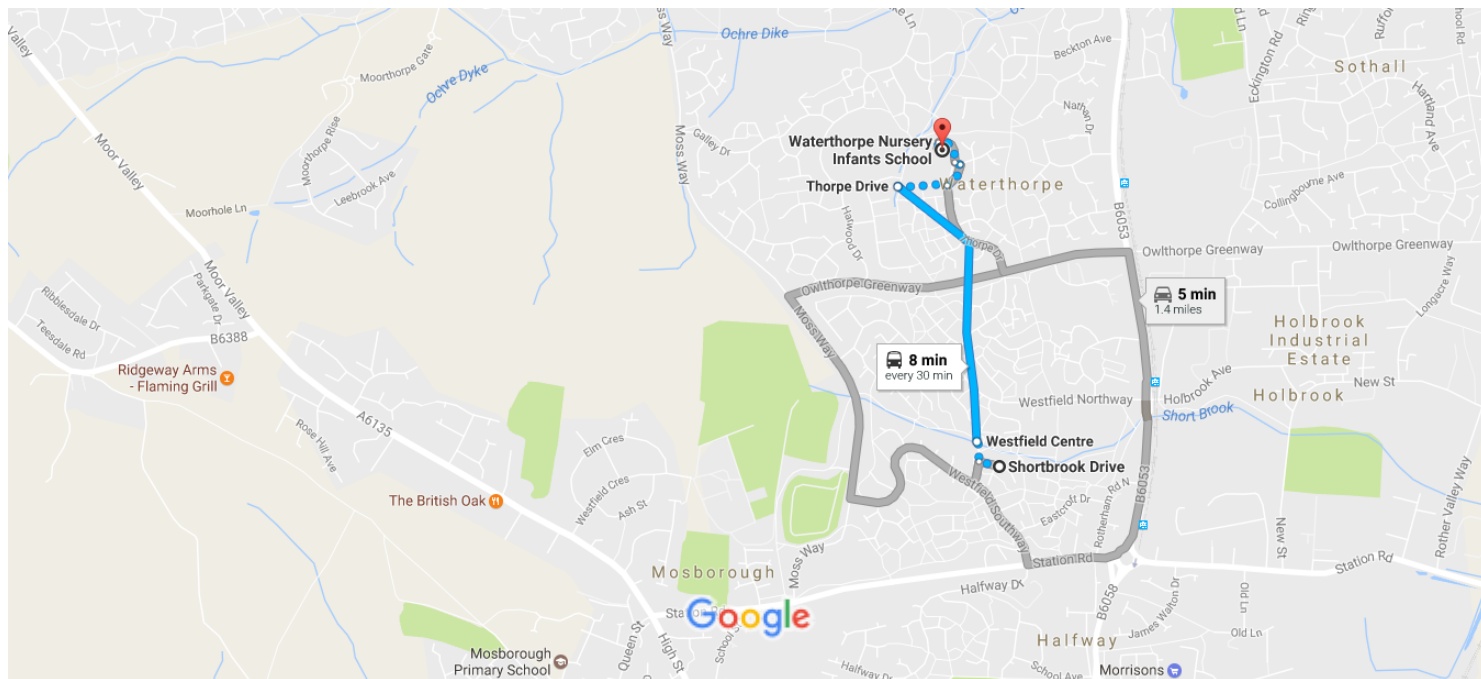

Shortbrook Dr to Waterthorpe Nursery Infants School

7:14 AM - 7:22 AM (8 min)

Map data ©2017 Google 200 m

via Moss Way and Owlthorpe Greenway 5 min
 Fastest route 1.4 miles

via Eckington Way/B6053 5 min
1.4 miles

7:14 AM–7:22 AM 8 min
 120 >
 7:16 AM from Westfield Centre
 5 min every 30 min