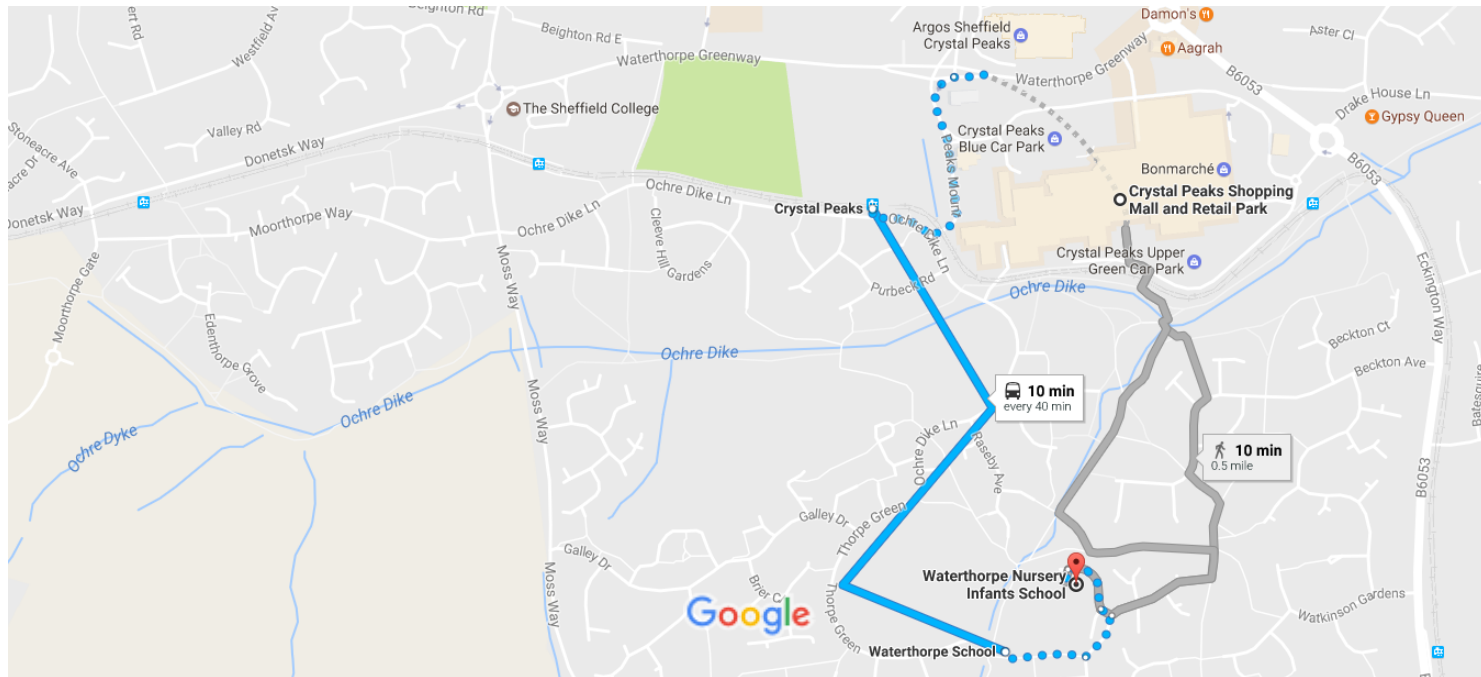

Crystal Peaks Shopping Mall and Retail Park to Waterthorpe Nursery Infants School

7:19 AM - 7:29 AM (10 min)

7:19 AM–7:29 AM

10 min

7:24 AM from Crystal Peaks

8 min every 40 min

via Thorpe Dr

10 min

0.5 mile

via Thorpe Dr

12 min

0.6 mile